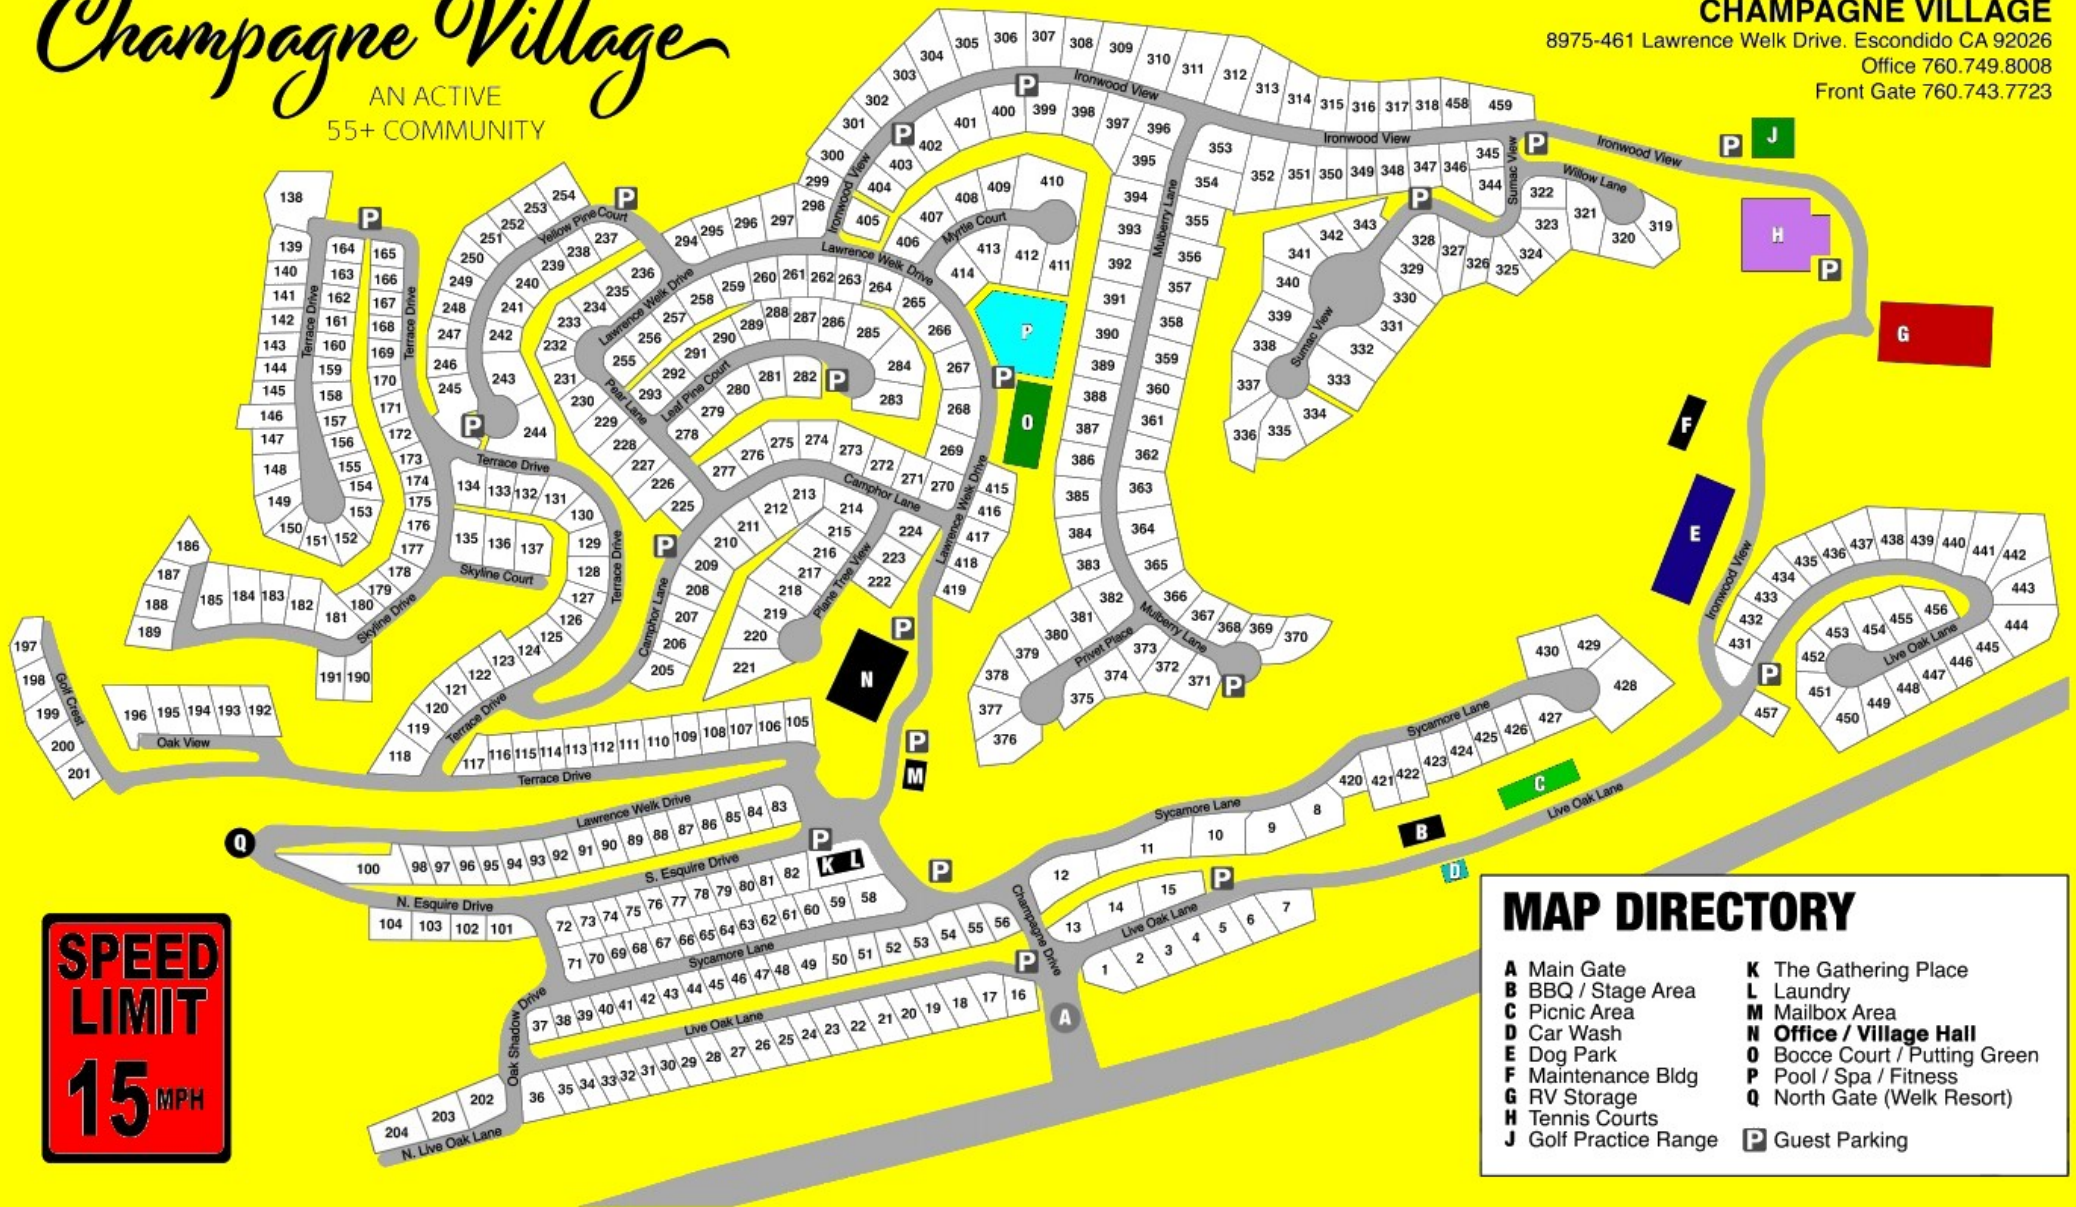

Champagne Village

AN ACTIVE
55+ COMMUNITY

CHAMPAGNE VILLAGE

8975-461 Lawrence Welk Drive, Escondido CA 92026

Office 760.749.8008

Front Gate 760.743.7723

MAP DIRECTORY

A Main Gate	K The Gathering Place
B BBQ / Stage Area	L Laundry
C Picnic Area	M Mailbox Area
D Car Wash	N Office / Village Hall
E Dog Park	O Bocce Court / Putting Green
F Maintenance Bldg	P Pool / Spa / Fitness
G RV Storage	Q North Gate (Welk Resort)
H Tennis Courts	P Guest Parking
J Golf Practice Range	